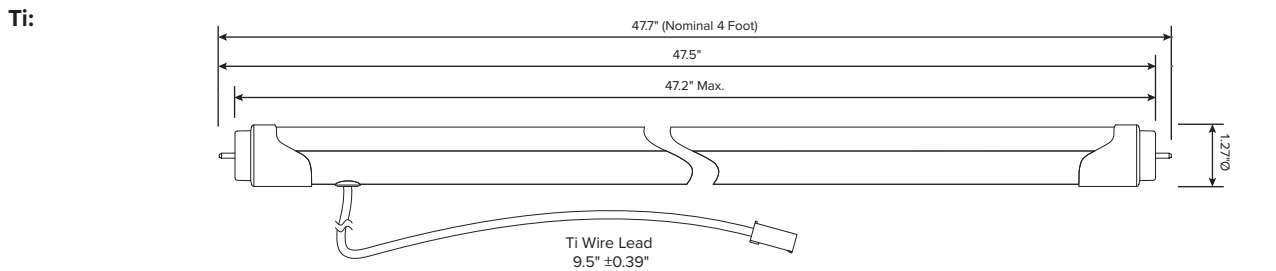

Endcap Options:

ENDCAP
ENDCAP

ESL-Ti-G13*
ESL-Ti-Fa8
ESL-Ti-HO

*Standard endcap - Only DLC approved product

Alternate Ti Options:

1L Output

3L Output

4L Output

Dimensions:

Driver: