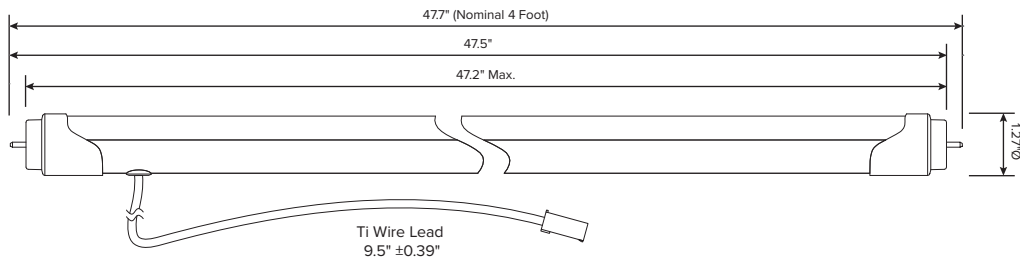

Ordering Guide:

ESL	Ti	4	S	18W	4L	F	
ESL	TYPE	LENGTH	CLASS	WATTS	LAMP	LENS	KELVIN
	Ti Series	4 (Four Feet)	S	13W (13 Watts) 15W (15 Watts) 18W (18 Watts) 22W (22 Watts)	1L (One Lamp) 2L (Two Lamp) 3L (Three Lamp) 4L (Four Lamp)	F (Frosted)	30 (3000 Kelvin) 35 (3500 Kelvin) 40 (4000 Kelvin) 50 (5000 Kelvin)

Endcap Options:

ENDCAP
ESL-Ti-G13* ESL-Ti-Fa8 ESL-Ti-HO

*Standard endcap - Only DLC approved product

Alternate Ti Options:

Dimensions:

Ti:

Driver: