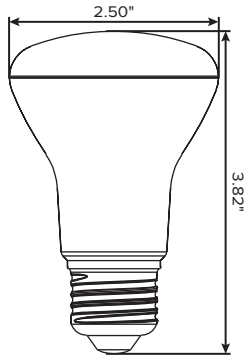

Key Features & Benefits:

- Energy Star listed
- >80 CRI
- 85% Energy savings
- 5 Year Warranty

Project: _____ Date: _____

Catalog #: _____

Notes: _____

Technical Specifications:

- Power: 7 Watts
- Lumen Output: Up to 500
- Efficacy (lm/W): Up to 71 Lumens per Watt
- Kelvin: 2700K, 3000K, 4000K, 5000K
- CRI: >80
- Input Voltage: 120 VAC
- Life Span: 25,000 Hours
- Beam Angle: 120°
- Dimensions(ØxH): 2.5" x 3.82"
- Base Type: E26

| ITEM# | WATTS | LUMEN OUTPUT | EFFICACY (lm/W) | KELVIN | CRI | ENERGY STAR CERTIFIED |
|-----------------|-------|--------------|-----------------|--------|-----|-----------------------|
| ESL-BR20-7W-327 | 7W | 500 | 71 | 2700K | >80 | ✓ |
| ESL-BR20-7W-330 | 7W | 500 | 71 | 3000K | >80 | ✓ |
| ESL-BR20-7W-340 | 7W | 500 | 71 | 4000K | >80 | ✓ |
| ESL-BR20-7W-350 | 7W | 500 | 71 | 5000K | >80 | ✓ |

Ordering Guide:

Example Part Number: **ESL-BR20-7W-330**

| | | | | | | | |
|------------|---|-------------|---|--------------|---|--------------------|--|
| ESL | - | BR20 | - | 7W | - | 3 | |
| ESL | | TYPE | | WATTS | | GENERATION | KELVIN |
| | | BR20 (BR20) | | 7W (7 Watts) | | 3 (3rd Generation) | 27 (2700 Kelvin) 30 (3000 Kelvin) 40 (4000 Kelvin) 50 (5000 Kelvin) |