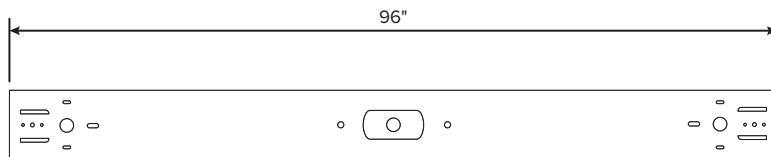

Ordering Guide:

ESL	-	Ti	-	WBS8	-	S	-	26W	-	F	-		-	
ESL		TYPE		SERIES		LISTING		WATTS		LENS		KELVIN		OPTIONS
		Ti Series		WBS8		S		26W (26 Watts) 30W (30 Watts) 36W (36 Watts) 44W (44 Watts)		F (Frosted)		30 (3000 Kelvin) 35 (3500 Kelvin) 40 (4000 Kelvin) 50 (5000 Kelvin)		

Example Part Number: ESL-Ti-WBS8-S-26W-F30

Options (Add as Suffix):

1. **Emergency:**
     - EMG-FDC-9.5W (Emergency Back-up, 1,100 lumens, 90 min)
   - **Sensors:**
     - ESL-1OCC (External Occupancy Sensor)
     - ESL-4OCC (Microwave Occupancy Sensor)
     - ESL-4OPH (Photocell)
     - ESL-4OCP (Photocell & Microwave Occupancy Sensor)
   - **Cord Sets:***
     - ESL-CS3W-6 (Cord Set, White, 3 wire, 6 foot)
     - ESL-CS3W-6P (Cord Set, White, 3 wire, 6 foot, Standard Plug)
     - ESL-CS3W-12 (Cord Set, White, 3 wire, 12 foot)
     - ESL-CS3W-12P (Cord Set, White, 3 wire, 12 foot, Standard Plug)
   - **Wire Guards:**
     - ESL-WBS-WG01 (Wire Guard Body Strip Fixture)
   - **Whips: Flexible Conduit:**
     - ESL-WP3-6 (Whip, 3 wire, 6 foot)
     - ESL-WP3-12 (Whip, 3 wire, 12 foot)
   - **Mounting:**
     - ESL-VH01 (V-Hangers sets)
     - ESL-JC01 (Jack Chain - per foot)
     - ESL-HB-PM01 (Pendant Mounting)
   - **Miscellaneous:**
     - ESL-SPD-277-1 (Surge Protector; 100-277V)
     - ESL-480V-SD01 (480 Volt Step Down Transformer)
2. *Other lengths and black cord available upon request

Dimensions: