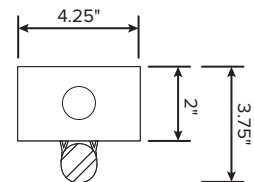

Key Features & Benefits:

- Housing:
 - Strip fixture dimensions (96" x 4.25" x 3.75")
 - Die-formed and embossed code 22 gauge steel
 - Finish is high reflectance baked white enamel
- Gear Trey:
 - Flat heavy gauge die-formed code grade steel for all components
 - Ti mounting for 1 and 2 Ti bar locations
 - Easy Access for quick installation
- Long Life:
 - 10 year warranty (12 hour run times)
 - 7 year warranty (24 hour run times)
- 0-10v Dimming Available in Specific Models
- Control Options:
 - Photocell
 - Occupancy
- Emergency Capable
- 3/4" Knockouts on Both Ends

Dimensions:

2' - STRIP SERIES

NARROW SINGLE LAMP BODY	SERIES	PART NUMBER	WATTS	(lm/W)*	LUMEN OUTPUT*
	TI NBS2	ESL-Ti-NBS2-S-10W-FXX	10	133	1,330
TI NBS2	ESL-Ti-NBS2-S-13W-FXX	13	133	1,729	
— WIDE — SINGLE LAMP BODY	SERIES	PART NUMBER	WATTS	(lm/W)*	LUMEN OUTPUT*
	TI WBS2	ESL-Ti-WBS2-S-10W-FXX	10	133	1,330
TI WBS2	ESL-Ti-WBS2-S-13W-FXX	13	133	1,729	
— WIDE — TWO LAMP BODY	SERIES	PART NUMBER	WATTS	(lm/W)*	LUMEN OUTPUT*
	TI WBS2	ESL-Ti-WBS2-S-20W-FXX	20	133	2,660
TI WBS2	ESL-Ti-WBS2-S-26W-FXX	26	133	3,458	