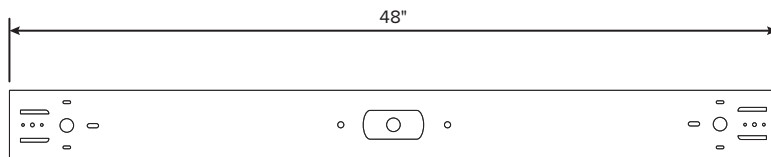

Ordering Guide:

ESL	-	TiHO	-	WBS4	-	S	-	30W	-	F	-		-	
ESL		TYPE		SERIES		LISTING		WATTS		LENS		KELVIN		OPTIONS
		TiHO Series		WBS4		S		30W (30 Watts)		F (Frosted)		40 (4000 Kelvin) 50 (5000 Kelvin)		

Example Part Number: ESL-TiHO-WBS4-S-30W-F40

Options (Add as Suffix):

- **Emergency:**
  - EMG-FDC-9.5W (Emergency Back-up, 1,100 lumens, 90 min)
- **Sensors:**
  - ESL-1OCC (External Occupancy Sensor)
  - ESL-4OCC (Microwave Occupancy Sensor)
  - ESL-4OPH (Photocell)
  - ESL-4OCP (Photocell & Microwave Occupancy Sensor)
- **Cord Sets:***
  - ESL-CS3W-6 (Cord Set, White, 3 wire, 6 foot)
  - ESL-CS3W-6P (Cord Set, White, 3 wire, 6 foot, Standard Plug)
  - ESL-CS3W-12 (Cord Set, White, 3 wire, 12 foot)
  - ESL-CS3W-12P (Cord Set, White, 3 wire, 12 foot, Standard Plug)
- **Wire Guards:**
  - ESL-WBS-WG01 (Wire Guard Body Strip Fixture)
- **Whips: Flexible Conduit:**
  - ESL-WP3-6 (Whip, 3 wire, 6 foot)
  - ESL-WP3-12 (Whip, 3 wire, 12 foot)
- **Mounting:**
  - ESL-VH01 (V-Hangers sets)
  - ESL-JC01 (Jack Chain - per foot)
  - ESL-HB-PM01 (Pendant Mounting)
- **Miscellaneous:**
  - ESL-SPD-277-1 (Surge Protector; 100-277V)
  - ESL-480V-SD01 (480 Volt Step Down Transformer)

*Other lengths and black cord available upon request

Dimensions: