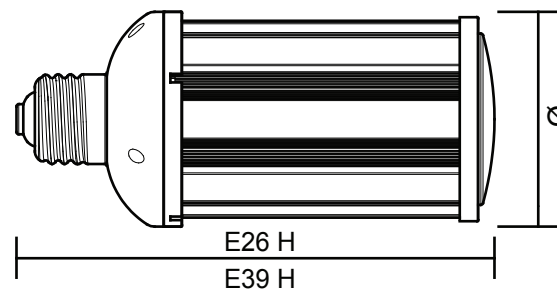

Specifications

Color Temperature*	3000K, 5500K
Wattage	16 Watts
Efficacy	Up to 100 Lumens Per Watt
Total Lumens	Up to 1,460 Lumens
Input Voltage	100 - 277 VAC
Frequency	50 - 60 Hz
CRI	≥85
Power Factor (PF)	≥0.90
Life Span	>50,000 hours
Beam Angle	320°
Ingress	IP 65
E26 Dimensions	6.8" H x 2.8" Ø
E40 Dimensions	7.3" H x 2.8" Ø

*Other Kelvins available upon request.

Features

- IP 64
- Up to 100 Lumens Per Watt
- Mercury Free
- 5 Year Warranty
- Maintenance Free

DIMENSIONS

BASE TYPES

ORDERING INFORMATION

EXAMPLE: ESL-CL-16W-30-E26

ESL-CL-16W	-	<input type="text"/>	-	<input type="text"/>
Product		Color		Base
		30 (3000K)		E26
		50 (5500K)		E39