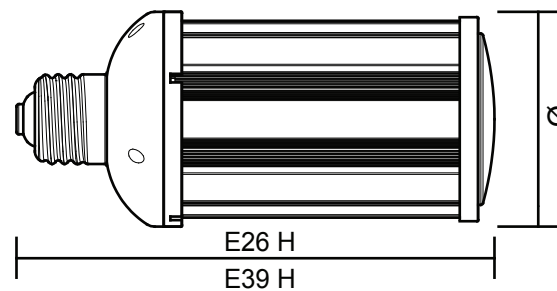

Specifications

Color Temperature*	3000K, 5500K
Wattage	20 Watts
Efficacy	Up to 98 Lumens Per Watt
Total Lumens	Up to 1,950 Lumens
Input Voltage	100 - 277 VAC
Frequency	50 - 60 Hz
CRI	≥85
Power Factor (PF)	≥0.90
Life Span	>50,000 hours
Beam Angle	320°
Ingress	IP 65
E26 Dimensions	7.6" H x 2.8" Ø
E39 Dimensions	8.1" H x 2.8" Ø

*Other Kelvins available upon request.

Features

- IP 64
- Up to 98 Lumens Per Watt
- Mercury Free
- 5 Year Warranty
- Maintenance Free

DIMENSIONS

BASE TYPES

ORDERING INFORMATION

EXAMPLE: ESL-CL-20W-N30-E26

ESL-CL-20W	-	<input type="text"/>	-	<input type="text"/>
Product		Color		Base
		30 (3000K)		E26
		50 (5500K)		E39