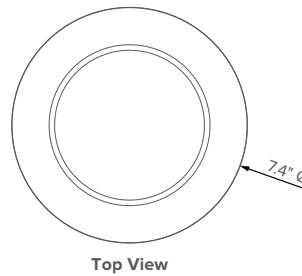

## Disk Series - 6" - 15 Watt

Project: \_\_\_\_\_ Date: \_\_\_\_\_

Catalog #: \_\_\_\_\_

Notes: \_\_\_\_\_

### Technical Specifications:

Power: 15 Watts  
 Input Voltage: 120 VAC  
 Correlated Color Temperature (CCT): 2700K, 3000K, 4000K  
 CRI: 90+  
 Lumens: Up to 1,010  
 Efficacy (lm/W): Up to 67 Lumens per Watt  
 Rated Life (hrs): 35,000  
 Beam Angle: 102°  
 Dimensions (Ø x H): 7.4" x 1.25"  
 Weight (lbs): 0.6

ITEM#	WATTS	LUMEN OUTPUT	EFFICACY (lm/W)	KELVIN	CRI
ESL-DSK-6-15W-227	15W	940	63	2700K	>90
ESL-DSK-6-15W-230	15W	975	65	3000K	>90
ESL-DSK-6-15W-240	15W	1010	67	4000K	>90

Example Part Number: **ESL-DSK-6-15W-227**

<b>ESL</b>	-	<b>DSK</b>	-	<b>6</b>	-	<b>15W</b>	-	<b>2</b>	
ESL		TYPE		SIZE		WATTS		GENERATION	COLOR
		DSK (Disk Light)		6 (6 Inches)		15W (15 Watts)		2 (Series 2)	27 (2700 Kelvin) 30 (3000 Kelvin) 40 (4000 Kelvin)