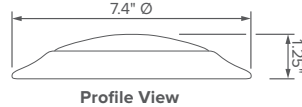

### Technical Specifications:

Power: 15 Watts  
 Input Voltage: 120 VAC  
 Correlated Color Temperature (CCT): 2700K, 3000K, 4000K  
 CRI: 90+  
 Lumens: Up to 1,010  
 Efficacy (lm/W): Up to 67 Lumens per Watt  
 Rated Life (hrs): 35,000  
 Beam Angle: 102°  
 Dimensions (Ø x H): 7.4" x 1.25"  
 Weight (lbs): 0.6