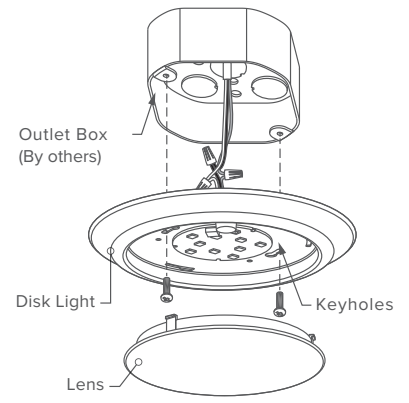

### Key Features & Benefits:

- No Driver
- Surface Mount
- CSA Wet Listed
- Triac Dimmable
- 90+ CRI
- T24 Compliant

### Technical Specifications:

Power: 15 Watts  
 Input Voltage: 120 VAC  
 Correlated Color Temperature (CCT): 2700K, 3000K, 4000K  
 CRI: 90+  
 Lumens: Up to 1,010  
 Efficacy (lm/W): Up to 67 Lumens per Watt  
 Rated Life (hrs): 35,000  
 Beam Angle: 102°  
 Dimensions (Ø x H): 7.4" x 1.25"  
 Weight (lbs): 0.6

<b>ESL</b>	-	<b>DSK</b>	-	<b>6</b>	-	<b>15W</b>	-	<b>2</b>	
ESL		TYPE		SIZE		WATTS		GENERATION	COLOR
		DSK (Disk Light)		6 (6 Inches)		15W (15 Watts)		2 (Series 2)	27 (2700 Kelvin) 30 (3000 Kelvin) 40 (4000 Kelvin)