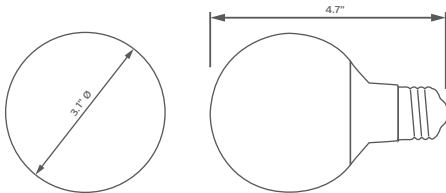

- Power: 7 Watts
- Lumen Output: Up to 500
- Efficacy (lm/W): Up to 71 Lumens per Watt
- Correlated Color Temperature (CCT): 2700K, 3000K
- CRI: >80
- Input Voltage: 120 VAC
- Life Span: 25,000 Hours
- Beam Angle: 250°
- Dimensions(ØxH): 3.1" x 4.7"
- Base Type: E39

ITEM #	WATTS	LUMEN OUTPUT	EFFICACY (lm/W)	KELVIN	CRI	ENERGY STAR
ESL-G25-7W-127	7W	500	71	2700K	>80	✓
ESL-G25-7W-130	7W	500	71	3000K	>80	✓

Example Part Number: ESL-G25-7W-130

ESL	-	G25	-	7W	-	1	
ESL		TYPE		WATTS		GENERATION	COLOR
		G25 (Globe)		7W (7 Watts)		1 (Series 1)	27 (2700 Kelvin) 30 (3000 Kelvin)