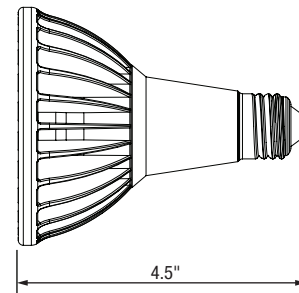

### Lamp Specifications:

Wattage: 13  
 Lumen Output: Up to 815  
 Efficacy (lm/W): Up to 65  
 Correlated Color Temperature (CCT): 2700K, 3000K, 4000K, 5000K  
 Color Rendering Index (CRI): >80  
 Input Voltage: 120-277 VAC  
 Rated Life (hrs): 25,000  
 Beam Angle: 40°  
 Dimensions (ØxH): 3.7" x 4.5"  
 Weight (lbs): 0.49

## Dimensions

Top View

Side View