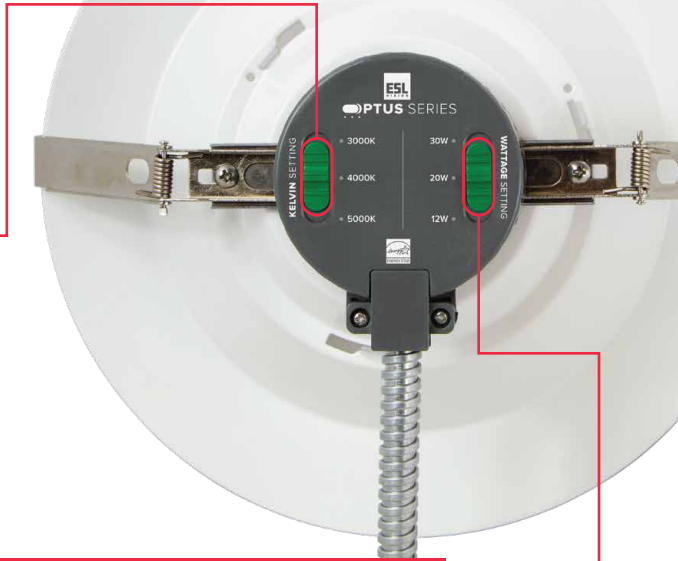

Key Features & Benefits:

- Installation
 - Strong spring clips to secure housing to drywall, ceiling tiles and downlight mounting plate
- Ratings
 - Acceptable for use in IC or Non-IC applications
 - Damp location listed
 - Energy Star listed
- Construction
 - Recessed bevel with frosted lens for smooth, even and optimal light distribution
 - Cast aluminum housing and trim
- Rated life > 50,000 hrs

Project: _____ Date: _____
 Catalog #: _____
 Notes: _____

**9 LIGHTS
IN ONE**

IC RATED

KELVIN ADJUSTABLE

WATTAGE ADJUSTABLE

Technical Specifications:

- Power: 10/15/22 Watts
- Lumens: Up to 1,950 Lumens
- Input Voltage: 110-277 VAC
- Power Factor: >0.98
- CRI: 90
- Kelvin: 3000K, 4000K, 5000K
- Input Frequency: 50/60Hz
- Operating Temperature: -13°F to 114°F (-25°C to 45°C)

ESL	-	OPT	-	6	-	xW	-	1	yy
ESL		TYPE		SIZE		WATTS		GENERATION	KELVIN
		OPT (Optus Series)		6 (Round 5/6")		xW (10/15/22 Watts)		1 (1st Generation)	yy (30K/40K/50K)