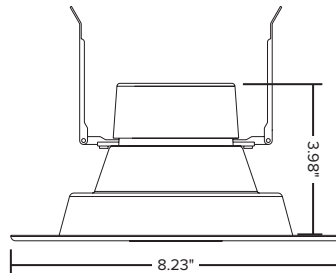

Project: _____ Date: _____
 Catalog #: _____
 Notes: _____

**9 LIGHTS
IN ONE**

IC RATED

KELVIN ADJUSTABLE

WATTAGE ADJUSTABLE

Technical Specifications:

- Power: 10/15/22 Watts
- Lumens: Up to 1,950 Lumens
- Input Voltage: 110-277 VAC
- Power Factor: >0.98
- CRI: 90
- Kelvin: 3000K, 4000K, 5000K
- Input Frequency: 50/60Hz
- Operating Temperature: -13°F to 114°F (-25°C to 45°C)

ESL	-	OPT	-	6	-	xW	-	1	yy
ESL		TYPE		SIZE		WATTS		GENERATION	KELVIN
		OPT (Optus Series)		6 (Round 5/6")		xW (10/15/22 Watts)		1 (1st Generation)	yy (30K/40K/50K)