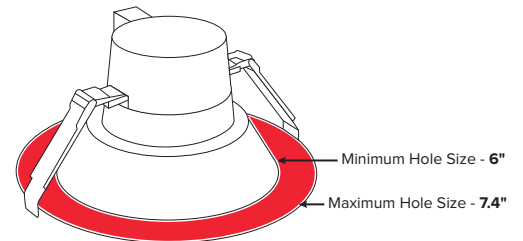

Key Features & Benefits:

- Installation
 - Strong spring clips to secure housing to drywall, ceiling tiles and downlight mounting plate
- Ratings
 - Acceptable for use in IC or Non-IC applications
 - Damp location listed
 - Energy Star listed
- Construction
 - Recessed bevel with frosted lens for smooth, even and optimal light distribution
 - Cast aluminum housing and trim
- Rated life > 50,000 hrs

Project: _____ Date: _____
 Catalog #: _____
 Notes: _____

**9 LIGHTS
IN ONE**

IC RATED

KELVIN ADJUSTABLE

WATTAGE ADJUSTABLE

Technical Specifications:

- Power: 10/15/22 Watts
- Lumens: Up to 1,950 Lumens
- Input Voltage: 110-277 VAC
- Power Factor: >0.98
- CRI: 90
- Kelvin: 3000K, 4000K, 5000K
- Input Frequency: 50/60Hz
- Operating Temperature: -13°F to 114°F (-25°C to 45°C)

ESL	-	OPT	-	6	-	xW	-	1	yy
ESL		TYPE		SIZE		WATTS		GENERATION	KELVIN
		OPT (Optus Series)		6 (Round 5/6")		xW (10/15/22 Watts)		1 (1st Generation)	yy (30K/40K/50K)